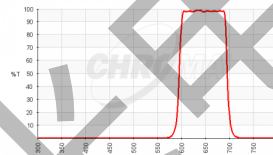

27041 - Red

Red filter for color rendering with RGB set

THREADED MOUNT

1.25" threaded ring	$125
2" M48 threaded ring	$250

UNMOUNTED

50mm diameter	$230
50x50mm square	$285
31mm diameter	$130
36mm diameter	$155
65x65mm square	$695