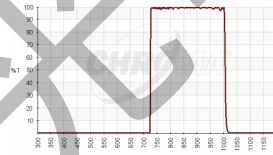

27054 - I-Bessell

NIR photometric filter in UVBRI series - Durable, high-transmission sputtered coating

UNMOUNTED

31mm diameter	$285
36mm diameter	$345
50mm diameter	$400
50x50mm square	$440
65x65mm square	$950

MOUNTED

1.25-inch, mounted	$200
2" (48M), mounted	$475