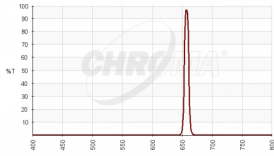

27003 - H-alpha 8nm Bandpass

H-alpha filters are essential for imaging nebulae and other objects which are rich in ionized hydrogen. At 656.3nm, a narrow-band emission filter is required to separate H-alpha from the SiI doublet (671.6nm and 673.1nm).

THREADED MOUNT

1.25" threaded ring	$265
2" M48 threaded ring	$475

UNMOUNTED

50mm diameter	$455
50x50mm square	$465
31mm diameter	$275
36mm diameter	$355
65x65mm square	$915