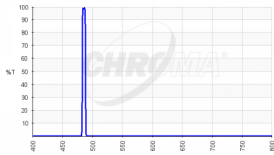

27005 - H-beta 5nm Bandpass

H-beta filters are also useful for imaging nebulae and objects rich in ionized hydrogen. At 486.1nm, a narrow-band filter is required to separate H-beta from nearby blue and green spectral lines. Although weaker than the H-alpha line, this is often used for visual detection as the longer red wavelengths of H-alpha are difficult to detect by eye.

THREADED MOUNT

1.25" threaded ring	$460
2" M48 threaded ring	$740

UNMOUNTED

50mm diameter	$725
50x50mm square	$725
31mm diameter	$465
36mm diameter	$620
65x65mm square	$1,195