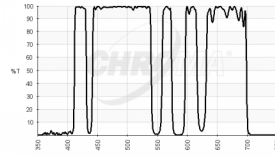

THREADED MOUNT	
1.25" threaded ring	\$265
2" M48 threaded ring	\$475

UNMOUNTED	
31mm diameter	\$275
36mm diameter	\$355
50mm diameter	\$455
50x50mm square	\$465
65x65mm square	\$915

27030 - LoGlow Light Pollution