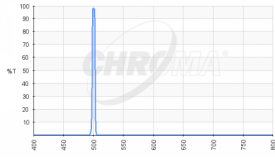

27007 - OIII 5nm Bandpass

Chroma's OIII filters isolate the 500.7nm primary emission line of doubly ionized oxygen. After H-alpha, this is the next most common emission when imaging nebulae

THREADED MOUNT

1.25" threaded ring	$460
2" M48 threaded ring	$740

UNMOUNTED

50mm diameter	$725
50x50mm square	$725
31mm diameter	$465
36mm diameter	$620
65x65mm square	$1,195