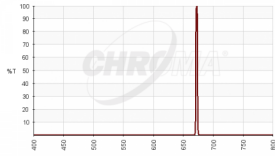

27009 - SII 3nm Bandpass

SII filters isolate the spectral emission of singly ionized sulfur atoms, also common in nebulae. Emission is at two lines occurring as a doublet, at 671.6 and 673.1 nm. This filter also separates sulfur emission from H-alpha emission (656.3nm).

THREADED MOUNT	
1.25" threaded ring	$485
2" M48 threaded ring	$775

UNMOUNTED	
50mm diameter	$750
50x50mm square	$760
31mm diameter	$490
36mm diameter	$650
65x65mm square	$1,250