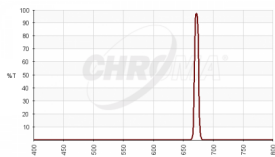

27011 - SII 8nm Bandpass

SII filters isolate the spectral emission of singly ionized sulfur atoms, also common in nebulae. Emission is at two lines occurring as a doublet, at 671.6 and 673.1 nm. This filter also separates sulfur emission from H-alpha emission (656.3nm).

THREADED MOUNT	
1.25" threaded ring	$265
2" M48 threaded ring	$475

UNMOUNTED	
50mm diameter	$455
50x50mm square	$465
31mm diameter	$275
36mm diameter	$355
65x65mm square	$915