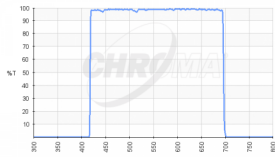

27040 - Lum

Luminance filter for enhancing color rendering with RGB set

THREADED MOUNT	
1.25" threaded ring	$125
2" M48 threaded ring	$250

UNMOUNTED	
50mm diameter	$230
50x50mm square	$285
31mm diameter	$130
36mm diameter	$155
65x65mm square	$695