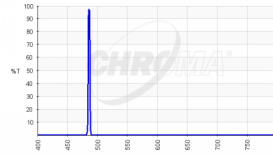

27004 - H-beta 3nm Bandpass

H-beta filters are also useful for imaging nebulae and objects rich in ionized hydrogen. At 486.1nm, a narrow-band filter is required to separate H-beta from nearby blue and green spectral lines. Although weaker than the H-alpha line, this is often used for visual detection as the longer red wavelengths of H-alpha are difficult to detect by eye.

THREADED MOUNT

1.25" threaded ring	$485
2" M48 threaded ring	$775

UNMOUNTED

50mm diameter	$750
50x50mm square	$760
31mm diameter	$490
36mm diameter	$650
65x65mm square	$1,250