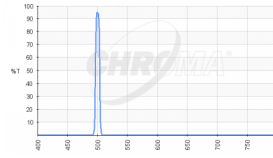

27008 - OIII 8nm Bandpass

Chroma's OIII filters isolate the 500.7nm primary emission line of doubly ionized oxygen. After H-alpha, this is the next most common emission when imaging nebulae

THREADED MOUNT

1.25" threaded ring	$265
2" M48 threaded ring	$475

UNMOUNTED

50mm diameter	$455
50x50mm square	$465
31mm diameter	$275
36mm diameter	$355
65x65mm square	$915