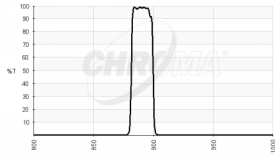

27012 - Jovian Methane

Methane absorption band filter. This filter enhances contrast when imaging objects containing significant levels of methane. Methane-rich components, such as in the atmosphere of the Jovian planets, will appear darker.

THREADED MOUNT	
1.25" threaded ring	$265
2" M48 threaded ring	$475

UNMOUNTED	
31mm diameter	$275
36mm diameter	$355
50mm diameter	$455
50x50mm square	$465
65x65mm square	$915