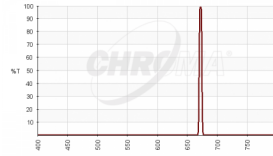

27010 - SII 5nm Bandpass

SII filters isolate the spectral emission of singly ionized sulfur atoms, also common in nebulae. Emission is at two lines occurring as a doublet, at 671.6 and 673.1 nm. This filter also separates sulfur emission from H-alpha emission (656.3nm).

THREADED MOUNT	
1.25" threaded ring	$460
2" M48 threaded ring	$740

UNMOUNTED	
50mm diameter	$725
50x50mm square	$725
31mm diameter	$465
36mm diameter	$620
65x65mm square	$1,195