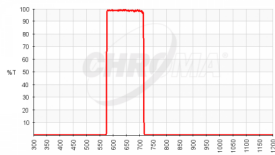

27053 - R-Bessell

Red photometric filter in UVBRI series - Durable, high-transmission sputtered coating

UNMOUNTED

31mm diameter	$285
36mm diameter	$345
50mm diameter	$400
50x50mm square	$440
65x65mm square	$950

MOUNTED

1.25-inch, mounted	$200
2" (48M), mounted	$475