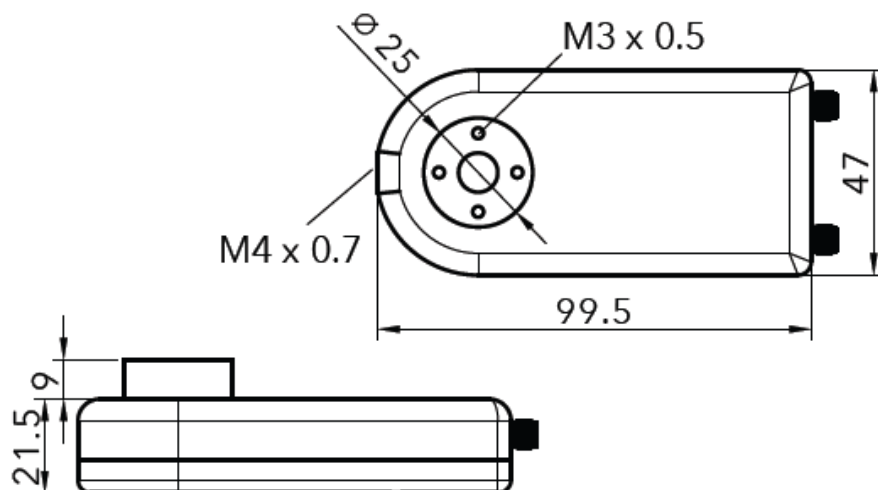

主要应用领域:

- 半导体激光测量;
- 集成在可调谐激光其中;
- 光谱学方面;
- 气体检测;
- 探测器及其它探测仪器;

主要技术指标:

spectral range	450 to 950 nm
resolution	2 pm @ 700 nm
accuracy, factory calibration	± 100 pm
accuracy, user calibration	± 20 pm
input power range	0.1 μW to 1 mW
max. input spectrum	1 nm
max. data rate	1 kHz
analog output range	0 to 4.096 V
analog resolution	16 bits
temperature range	18 to 32 °C

机械结构:

Aunion Tech Co.,Ltd

Room 2802, F Building, Everbright Convention and Exhibition Center,

No. 86 Caobao road, Shanghai 200235 P.R. China

Tel: +86-21-51083793

Fax: +86-21-34241962-8009

E-Mail: info@auniontech.com

Website: www.auniontech.com