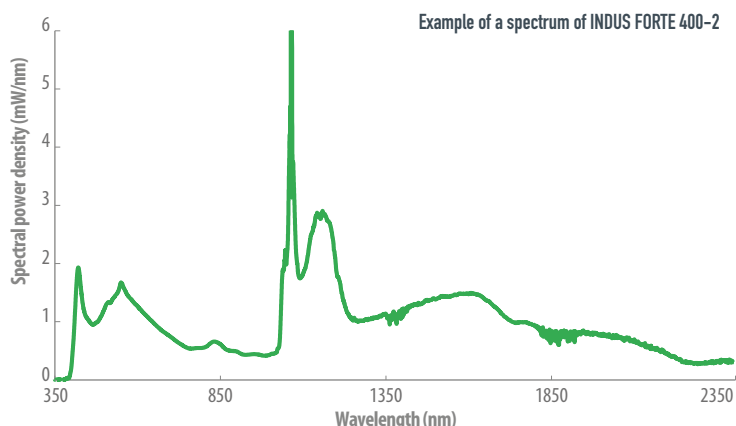

### FEATURES

From UV to NIR 350 - 2400 nm

From mW to several W

From pulse on demand to several tens of MHz

Compact design

Spatially single mode

Maintenance-free