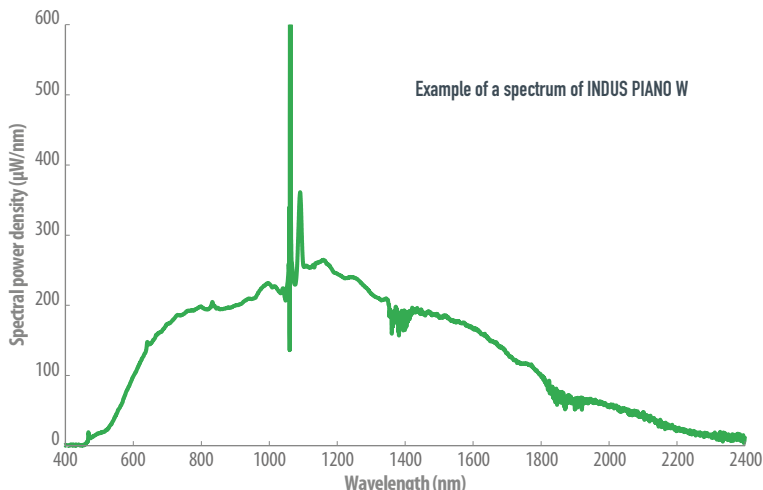

INDUS

INDUSTRIAL SUPERCONTINUUM LASER

Compact and robust, maintenance-free, **INDUS FORTE** and **INDUS PIANO** are easy to integrate in a microscope, a flow cytometer or a metrological tool.

- Supercontinuum lasers
- INDUSTRIAL
- **INDUS**

ADDITIONAL EQUIPMENT

- Achromatic collimated output
- Easy fiber coupling with Pop
- Tunable filters : AOTF, monochromators, custom

OPTICAL SPECIFICATIONS		INDUS PIANO 450	INDUS FORTE 2
Spectral bandwidth	mini	< 450nm	< 410nm
	max	> 2400 nm	> 2300 nm
Total average power		> 150 mW	> 2 W
Repetition rate		> 25 kHz (typ. 30 kHz)	20 MHz or 40 MHz
Seed pulse width		~ 1 ns	6ps
Power stability		< 1.5%	
Spatial mode		Singlemode	
Polarization state		Unpolarized	
Output connection		FC/APC connector	FC/APC collimator (~1m armored cable)
Synchronization output		External output trigger	External output trigger BNC connector (output panel)
OTHER SPECIFICATIONS			
Control interface		RS232	USB
Operating temperature		-10°C to +50°C non condensing	+15°C to +35°C non condensing
Weight		< 2 kg	< 8 kg
Dimensions (LxWxh)		130x95x85 mm	315x279x140 mm
Power requirements		12 V	24 V

AVAILABLE ON

SAMBA lasers / ROCK lasers

CAUTION – VISIBLE AND INVISIBLE LASER RADIATION AVOID EYE AND SKIN EXPOSURE TO DIRECT OR SCATTERED RADIATION CLASS 4 LASER PRODUCT

LEUKOS
Make a bright future

+33 (0)5 87 20 00 25
contactus@leukos-systems.com
www.leukos-systems.com