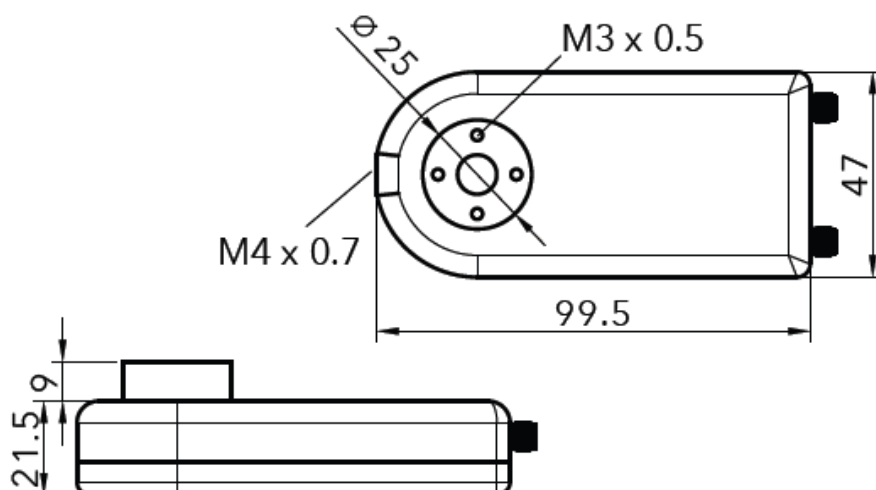

主要应用领域:

- 半导体激光测量;
- 集成在可调谐激光其中;
- 光谱学方面;
- 气体检测;
- 探测器及其它探测仪器;

主要技术指标:

spectral range	450 to 950 nm
resolution	2 pm @ 700 nm
accuracy, factory calibration	± 100 pm
accuracy, user calibration	± 20 pm
input power range	0.1 μW to 1 mW
max. input spectrum	1 nm
max. data rate	1 kHz
analog output range	0 to 4.096 V
analog resolution	16 bits
temperature range	18 to 32 °C

机械结构:

Aunion Tech Co.,Ltd

Room 2802, F Building, Everbright Convention and Exhibition Center,

No. 86 Caobao road, Shanghai 200235 P.R. China

Tel: +86-21-51083793

Fax: +86-21-34241962-8009

E-Mail: info@auniontech.com

Website: www.auniontech.com